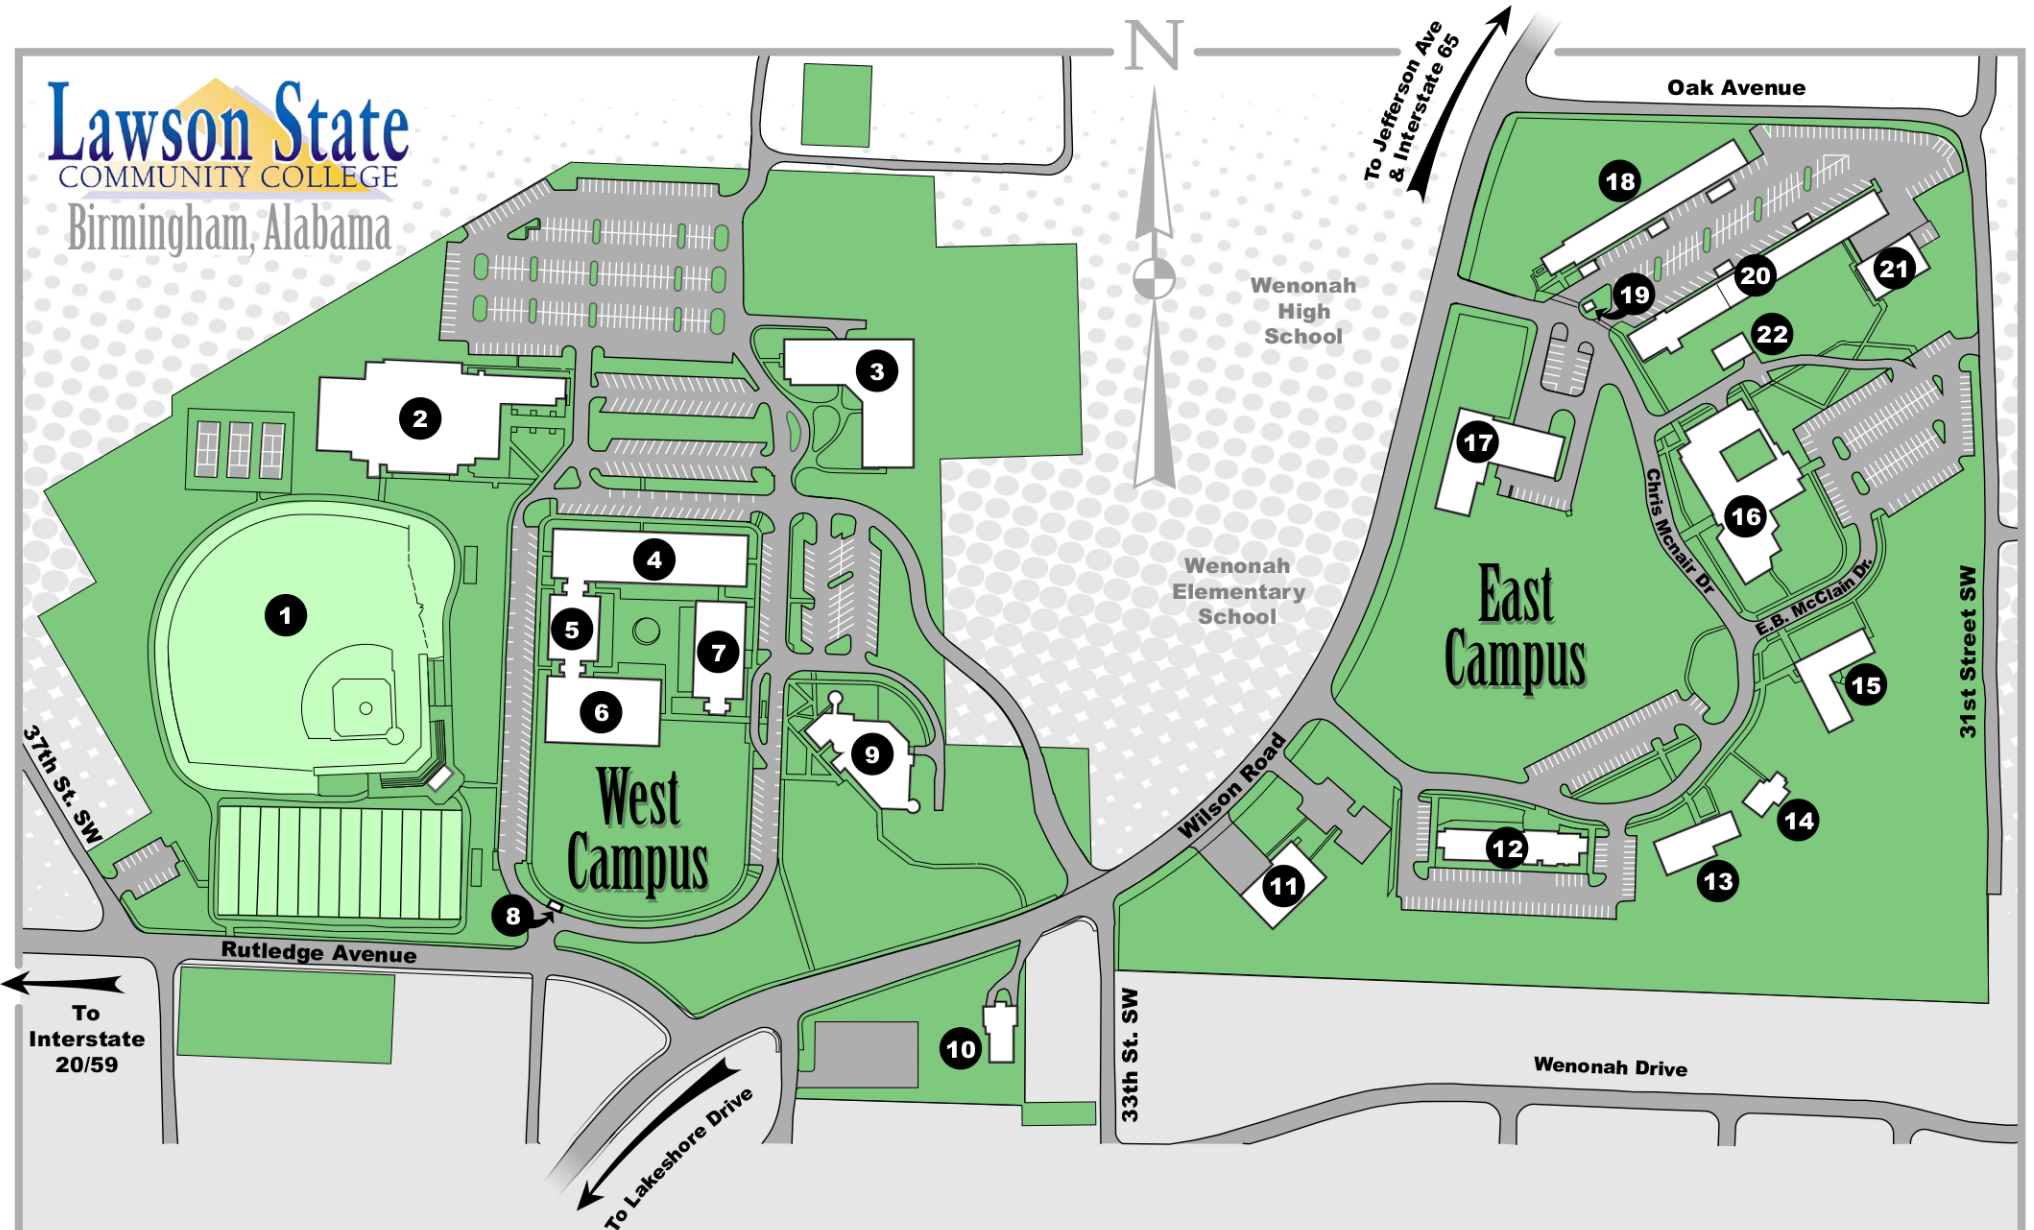

Lawson State
COMMUNITY COLLEGE
Birmingham, Alabama

West Campus

- 1 Roy W. Johnson, Jr. Baseball Field
- 2 Arthur Shores Fine Arts Building E
- 3 Alabama Center for Advanced Technology & Training
- 4 Academic Building B
- 5 Science Building C
- 6 Library Building D
- 7 Administration Building A
- 8 Information/Campus Security Building O
- 9 Leon Kennedy Student Center Building F
- 10 Learning & Living Center

East Campus

- 11 City of Birmingham Fire Station No. 25
- 12 Residence Hall
- 13 One Stop Career Center
- 14 Small Business Center
- 15 Ethel H. Hall Health Professions Building L
- 16 A.G. Gaston Building G
- 17 W. Fred Horn High Tech Building
- 18 Shop Building I
- 19 Information/Campus Security Building
- 20 Facilities Building
- 21 Howard Building H
- 22 Boiler Building